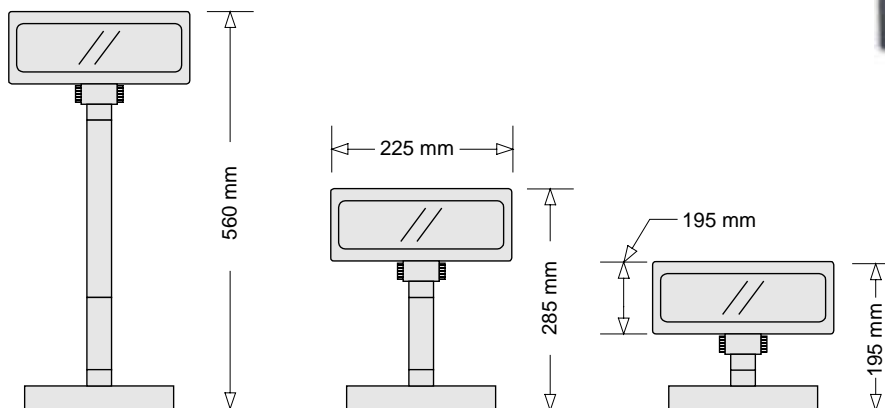

Overall Dimensions:

WINPOS SYSTEM CO., LTD.

4F, NO5, Alley 6, Lane 45, Pao-Hsien, Tien City, Taipei Hsien, Taiwan, R.O.C.

Tel: 886-2-86657955

<http://www.winpos.com.tw>

Fax: 886-2-86659446

E-mail: sales@winpos.com.tw